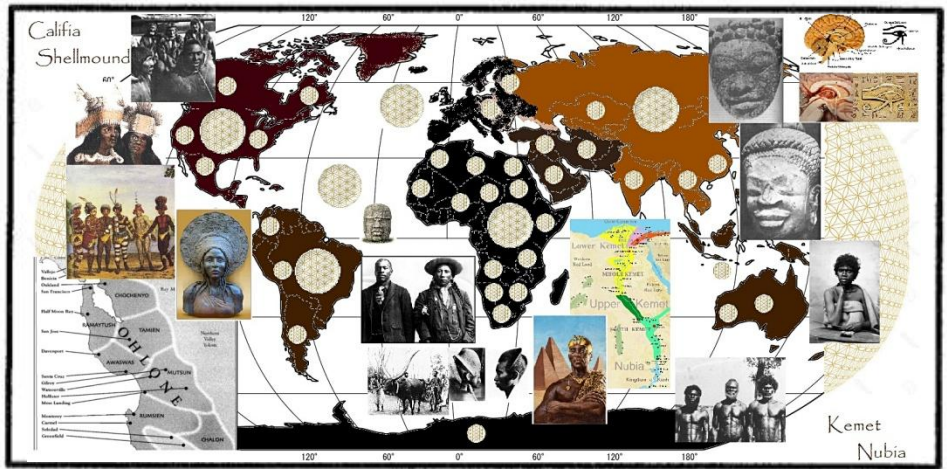

COMPASSION
IS A FLAVOR OF
CHANNELING THE
HIGHER SELF.

PLANET ROBOX
AND THE
DESENSITIZATION PROGRAM

PG-13 PARENTS STRONGLY CAUTIONED
Some Material May Be Inappropriate for Children Under 13

EPISODE 2

'64

Impala

WAR SHIP

SOUL II SOLE

3333

American Bank Note Company

THE GREAT

RATED

EQUALIZER

SHAPESHIFTERS
OF THE
LOST ARK

CINDERELLA JONES
AND THE
TEMPLE OF ANTI-
DEPRESSANTS

JUPITER JONES AND THE
LAST CRUSADE

WHY?

yūgen

(n.) an awareness of the universe that triggers emotional responses too deep and mysterious for words

PERSPECTIVE